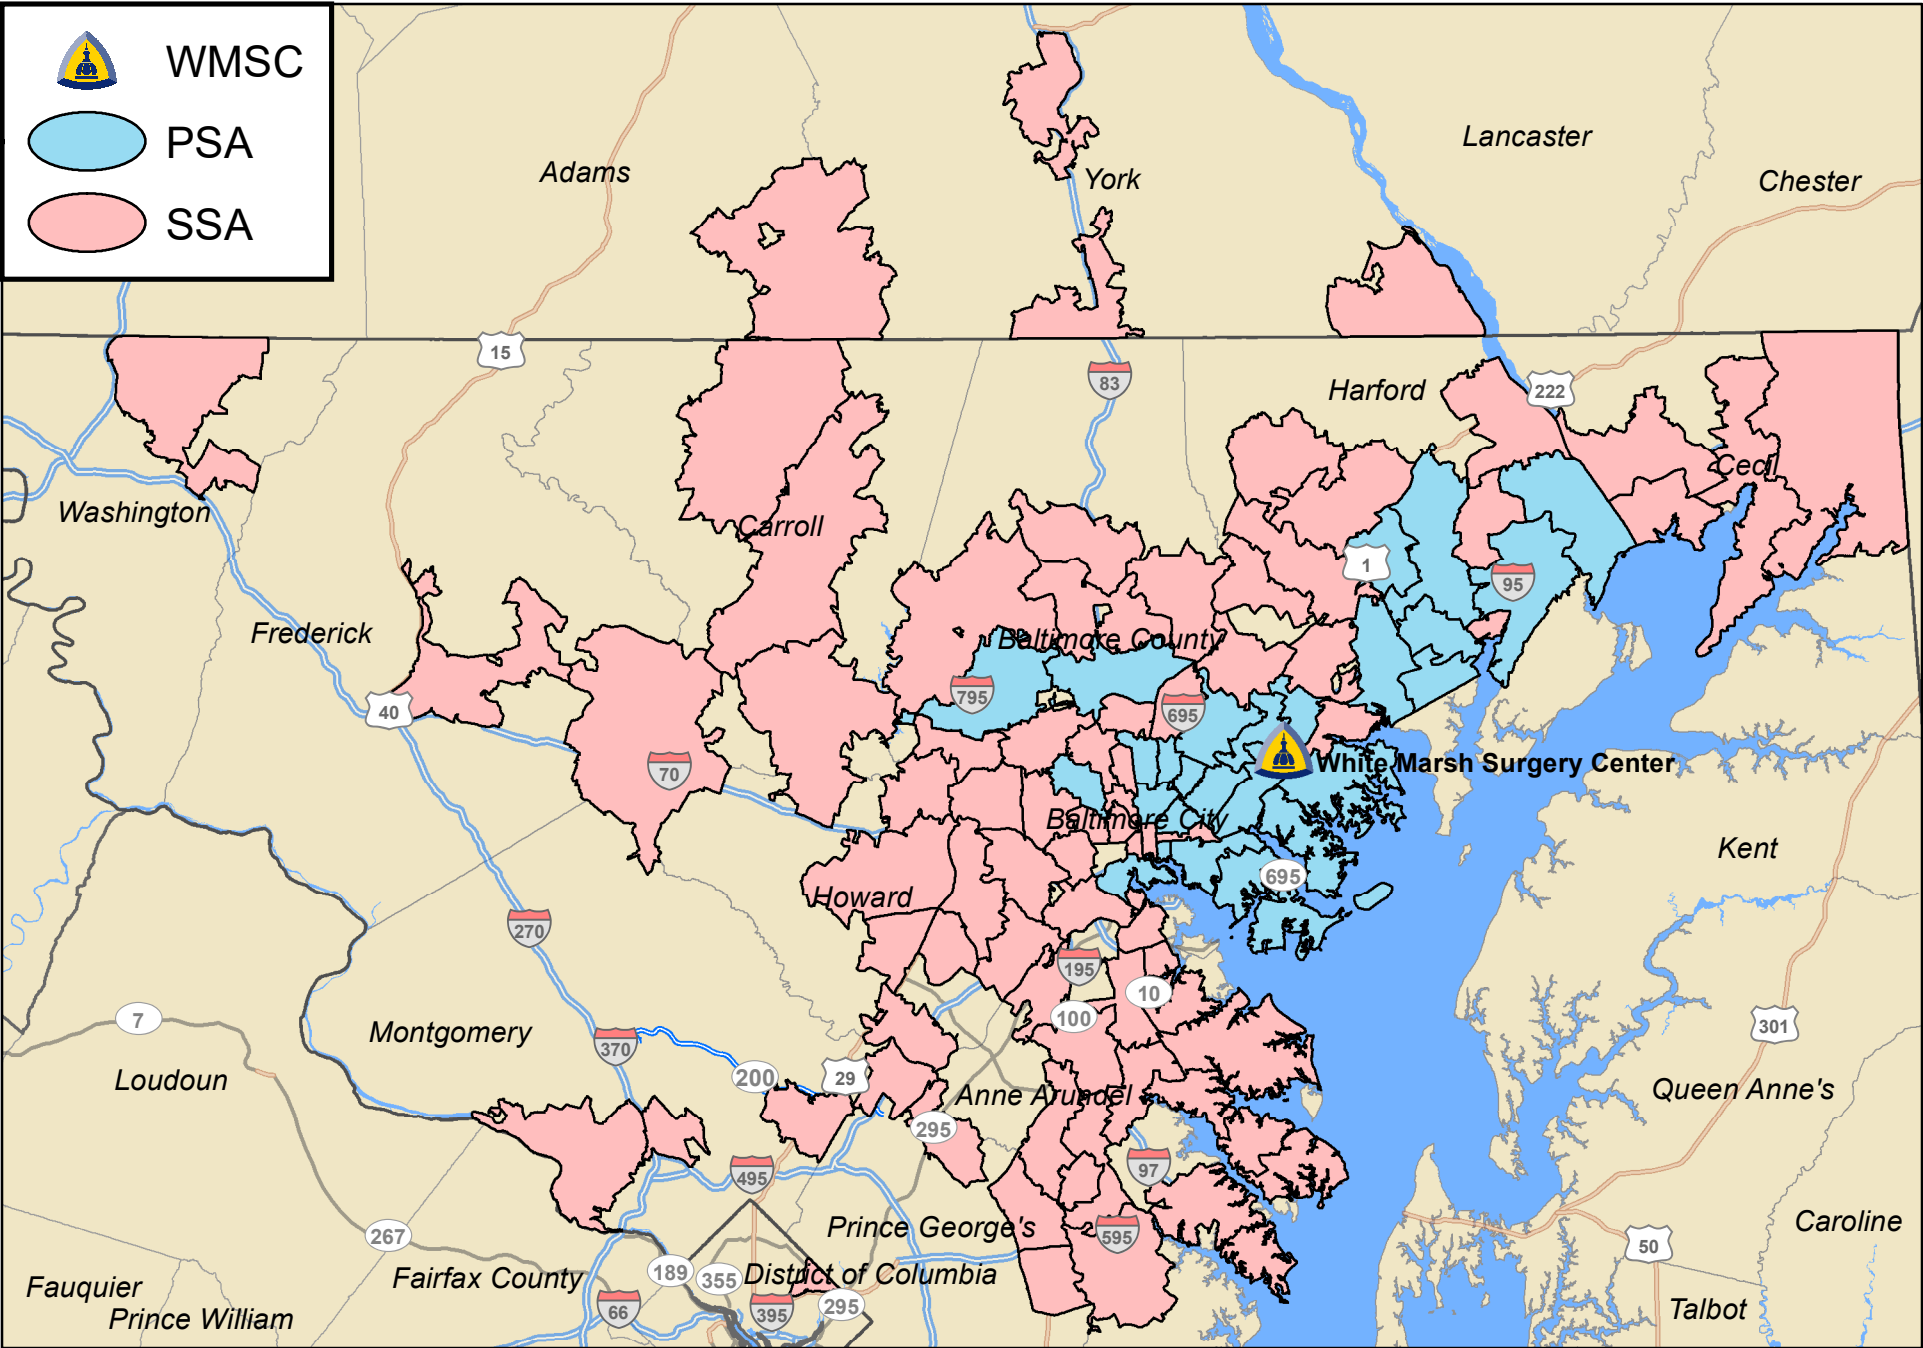

# White Marsh Surgery Center Primary and Secondary Service Areas

# White Marsh Surgery Center

Primary and Secondary Service Areas by Zip Code

<b>Primary Service Area</b>		
<u>Zip Codes</u>		
21222	21014	21093
21220	21128	21239
21221	21085	21212
21234	21001	21214
21236	21218	21078
21206	21213	21215
21237	21219	21231
21224	21040	21230
21009	21015	21117