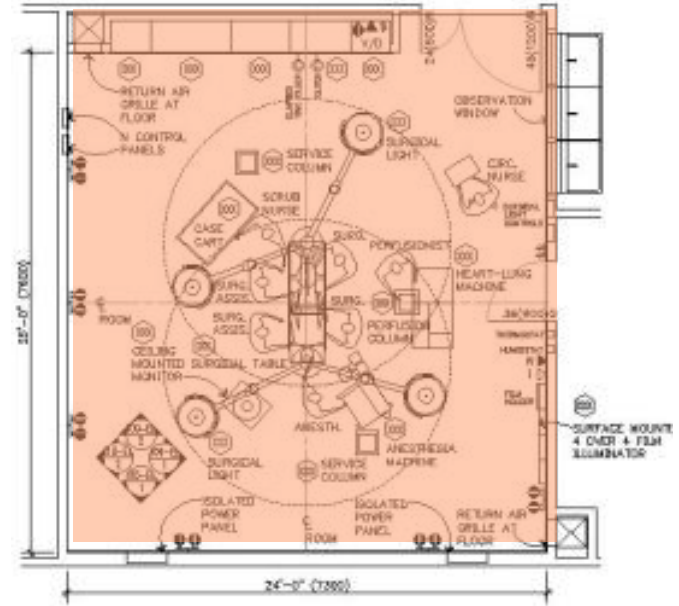

SUBURBAN HOSPITAL
JOHNS HOPKINS MEDICINE

Current Space Deficiency

Surgery Department

**Suburban Hospital
Operating Room
380 SF per room**

**Industry Standard
Operating Room
650 SF per room**