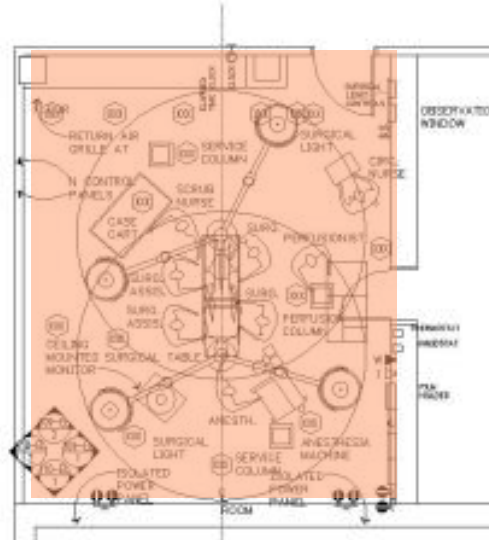

SUBURBAN HOSPITAL
JOHNS HOPKINS MEDICINE

Current Space Deficiency

Surgery Department

**Suburban Hospital
Operating Room
380 SF per room**

**Industry Standard
Operating Room
650 SF per room**